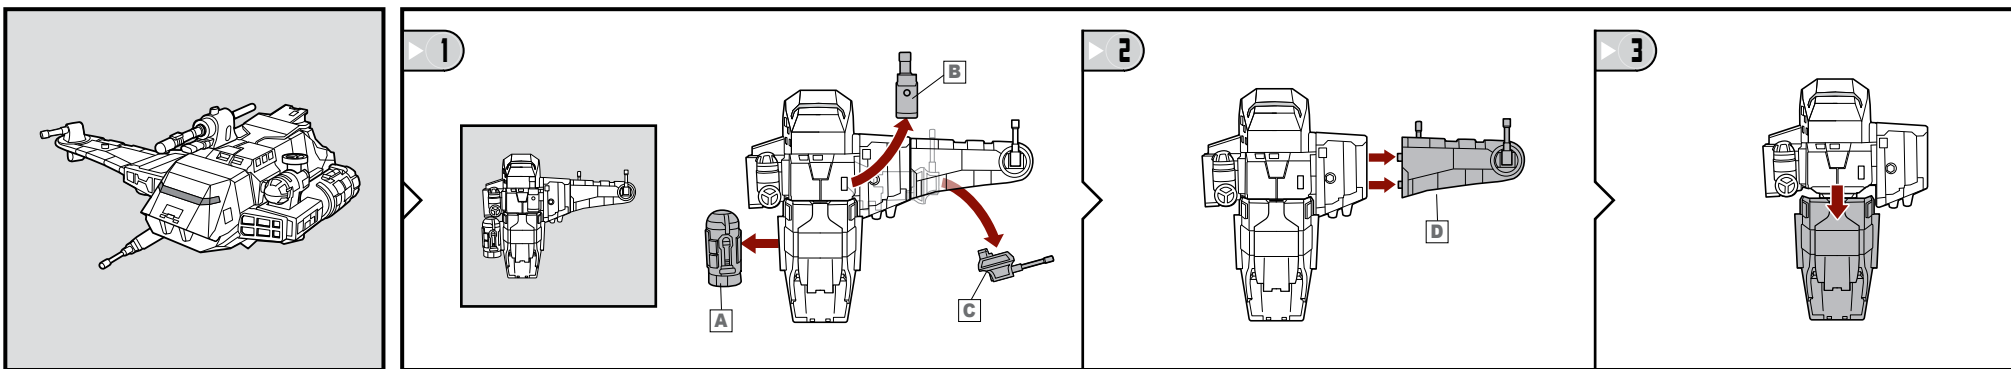

NOTE: Some parts are made to detach if excessive force is applied and are designed to be reattached if separation occurs. Adult supervision may be necessary for younger children.

WARNING:

CHOKING HAZARD—Small parts.
Not for children under 3 years.

AGES 5+

87956/85772 Asst.

CHANGING TO MECH

Reverse order of instructions to convert
back into vehicle.

Some poses may require hand support.
Product and colors may vary.
© 2009 Lucasfilm Ltd. & © or TM where indicated. All Rights Reserved.
® and/or ™ & © 2009 Hasbro. All Rights Reserved.
TM & © denote U.S. Trademarks.
Manufactured under license from Tomy Company, Ltd.