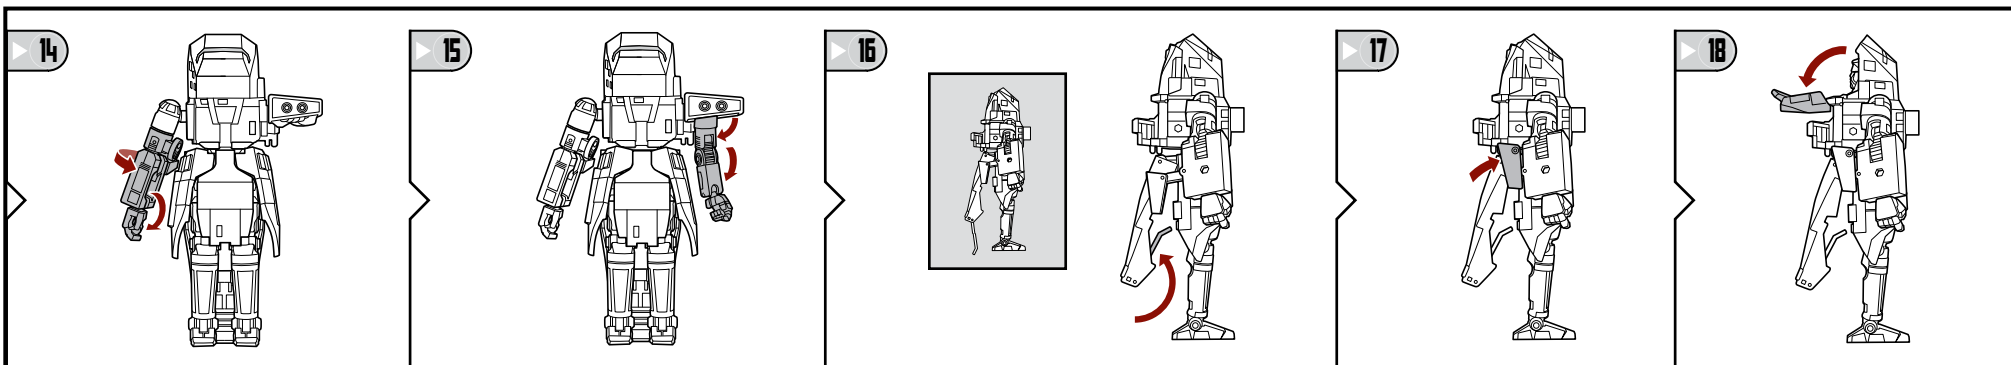

NOTE: Some parts are made to detach if excessive force is applied and are designed to be reattached if separation occurs. Adult supervision may be necessary for younger children.

WARNING:

CHOKING HAZARD—Small parts.
Not for children under 3 years.

AGES 5+

87956/85772 Asst.

CHANGING TO MECH

Reverse order of instructions to convert
back into vehicle.

Some poses may require hand support.
Product and colors may vary.
© 2009 Lucasfilm Ltd. & © or TM where indicated. All Rights Reserved.
® and/or ™ & © 2009 Hasbro. All Rights Reserved.
TM & © denote U.S. Trademarks.
Manufactured under license from Tomy Company, Ltd.