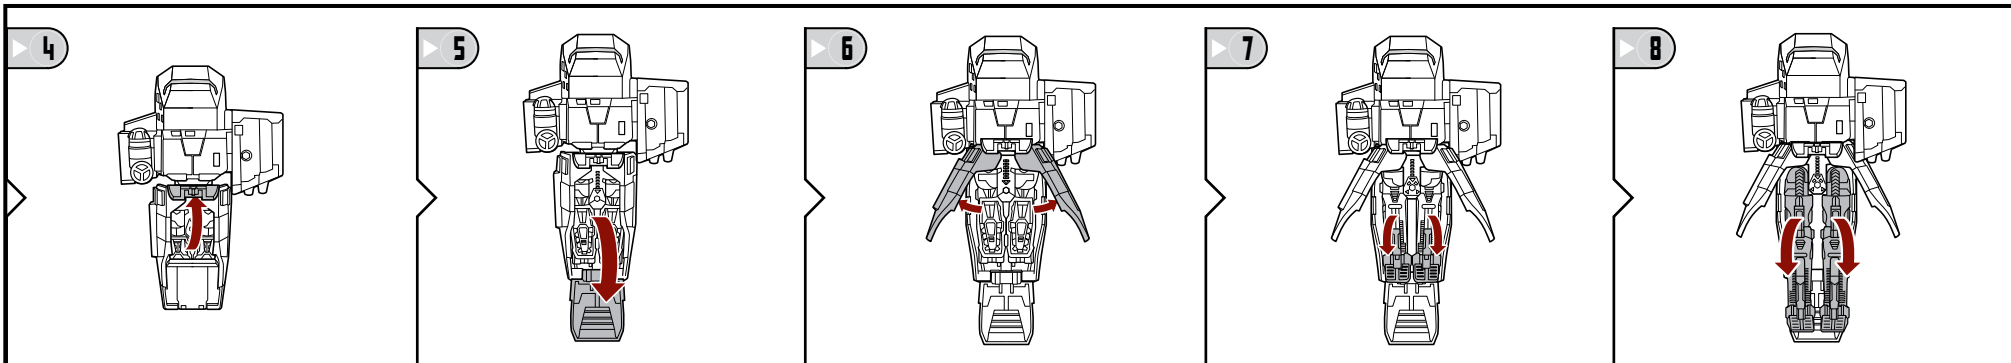

NOTE: Some parts are made to detach if excessive force is applied and are designed to be reattached if separation occurs. Adult supervision may be necessary for younger children.

WARNING:

CHOKING HAZARD—Small parts.
Not for children under 3 years.

AGES 5+

87956/85772 Asst.

CHANGING TO MECH

Reverse order of instructions to convert
back into vehicle.

Some poses may require hand support.
Product and colors may vary.
© 2009 Lucasfilm Ltd. & © or TM where indicated. All Rights Reserved.
® and/or ™ & © 2009 Hasbro. All Rights Reserved.
TM & © denote U.S. Trademarks.
Manufactured under license from Tomy Company, Ltd.