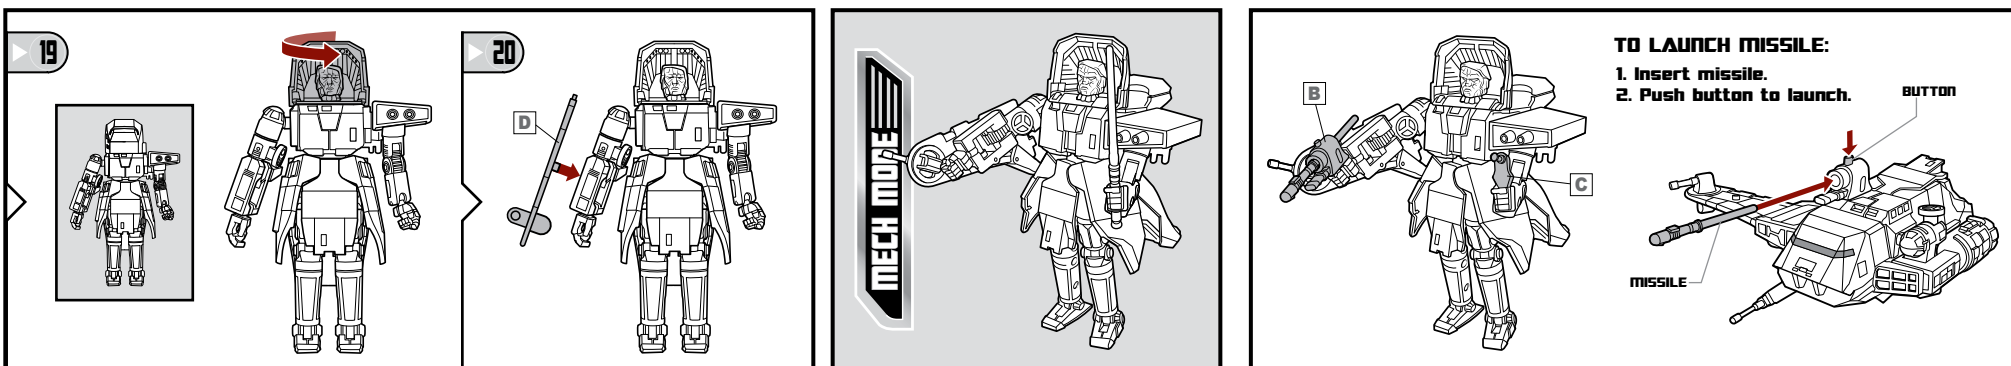

NOTE: Some parts are made to detach if excessive force is applied and are designed to be reattached if separation occurs. Adult supervision may be necessary for younger children.

WARNING:

CHOKING HAZARD—Small parts.
Not for children under 3 years.

AGES 5+

87956/85772 Asst.

CHANGING TO MECH

Reverse order of instructions to convert
back into vehicle.

Some poses may require hand support.
Product and colors may vary.
© 2009 Lucasfilm Ltd. & © or TM where indicated. All Rights Reserved.
® and/or ™ & © 2009 Hasbro. All Rights Reserved.
TM & © denote U.S. Trademarks.
Manufactured under license from Tomy Company, Ltd.