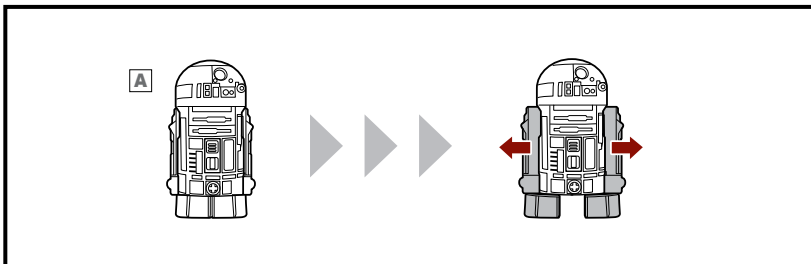

NOTE: Some parts are made to detach if excessive force is applied and are designed to be reattached if separation occurs. Adult supervision may be necessary for younger children.

WARNING:

CHOKING HAZARD—Small parts.
Not for children under 3 years.

AGES 5+

87956/85772 Asst.

CHANGING TO MECH

Reverse order of instructions to convert
back into vehicle.

Some poses may require hand support.
Product and colors may vary.
© 2009 Lucasfilm Ltd. & © or TM where indicated. All Rights Reserved.
® and/or ™ & © 2009 Hasbro. All Rights Reserved.
TM & © denote U.S. Trademarks.
Manufactured under license from Tomy Company, Ltd.