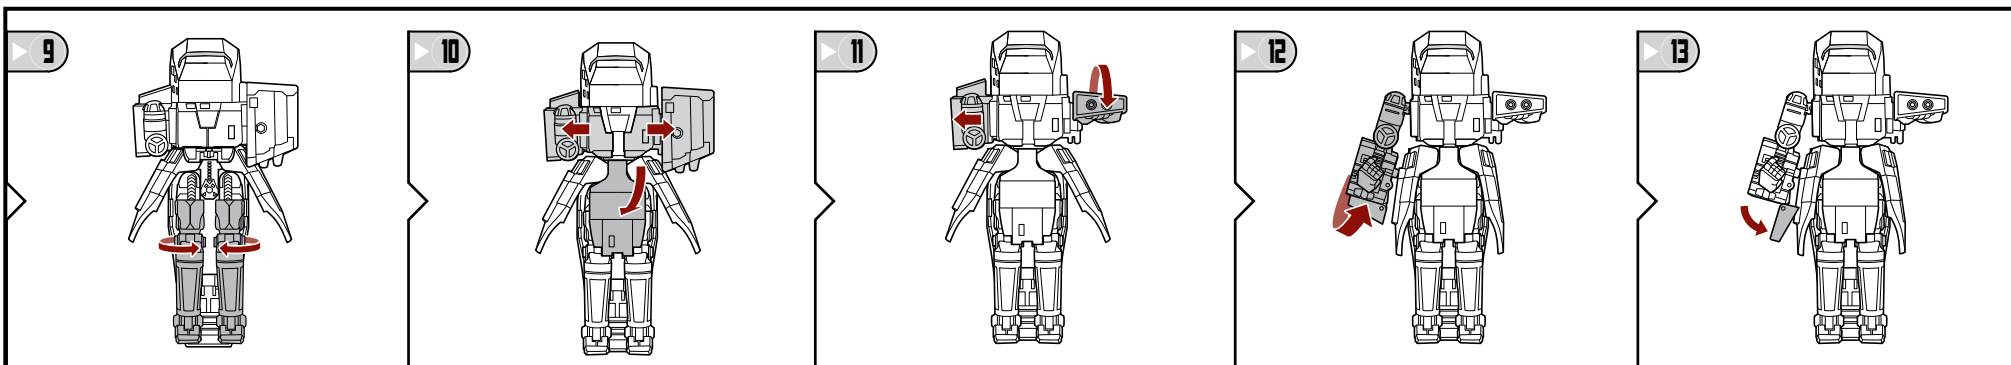

NOTE: Some parts are made to detach if excessive force is applied and are designed to be reattached if separation occurs. Adult supervision may be necessary for younger children.

WARNING:

CHOKING HAZARD—Small parts.
Not for children under 3 years.

AGES 5+

87956/85772 Asst.

CHANGING TO MECH

Reverse order of instructions to convert
back into vehicle.

Some poses may require hand support.
Product and colors may vary.
© 2009 Lucasfilm Ltd. & © or TM where indicated. All Rights Reserved.
® and/or ™ & © 2009 Hasbro. All Rights Reserved.
TM & © denote U.S. Trademarks.
Manufactured under license from Tomy Company, Ltd.